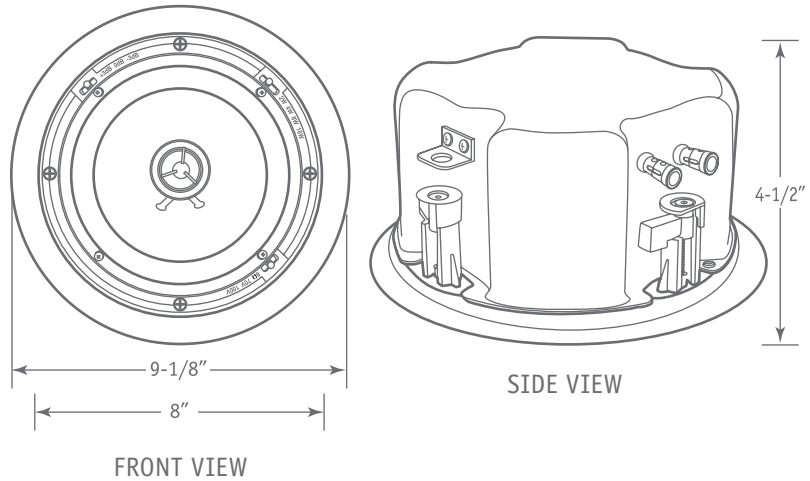

White Frame (paintable)

GRILLE

White (paintable)

CUTOUT DIMENSIONS

8" (203mm) Diameter

FINISHED DIMENSIONS

9-1/8" Diameter x 4-1/2" D
(232mm Diameter x 114mm D)

WEIGHT

DIMENSIONS

SWITCHES

Switch for 70/100 Volt
or 8 Ohms Operation.

Switch for Watt Taps in
70/100 Volt Operation.

Switch for Tweeter
Adjustment.

*Warranted for 25 (twenty-five) years from date of purchase to be free from defects and workmanship.