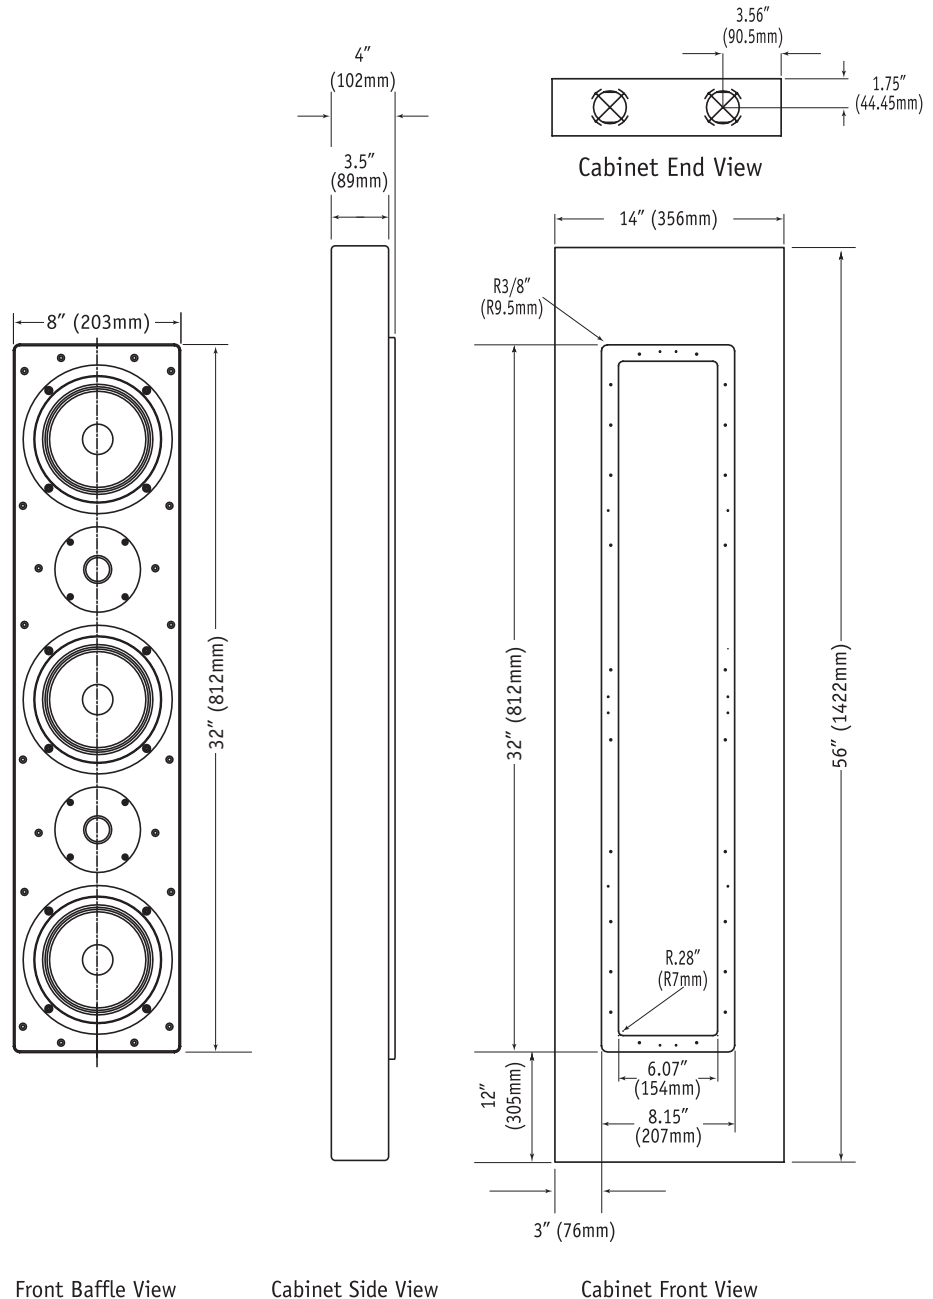

CABINET

Black

BAFFLE AND GRILLE COLOR(S)

Black Baffle; Grille Black or White Cloth

BAFFLE DIMENSIONS

8" W x 32" H
(203mm W x 812mm H)

DIMENSIONS

14" W x 56" H X 3-1/2" D)
(206mm W x 1422mm H x 89mm D)

WEIGHT

59 lbs. (26.76 Kg)

WARRANTY

5 Years**

SI-663

IN-WALL/LCR DUAL TWO-WAY SPEAKER

DIMENSIONS

Front Baffle View