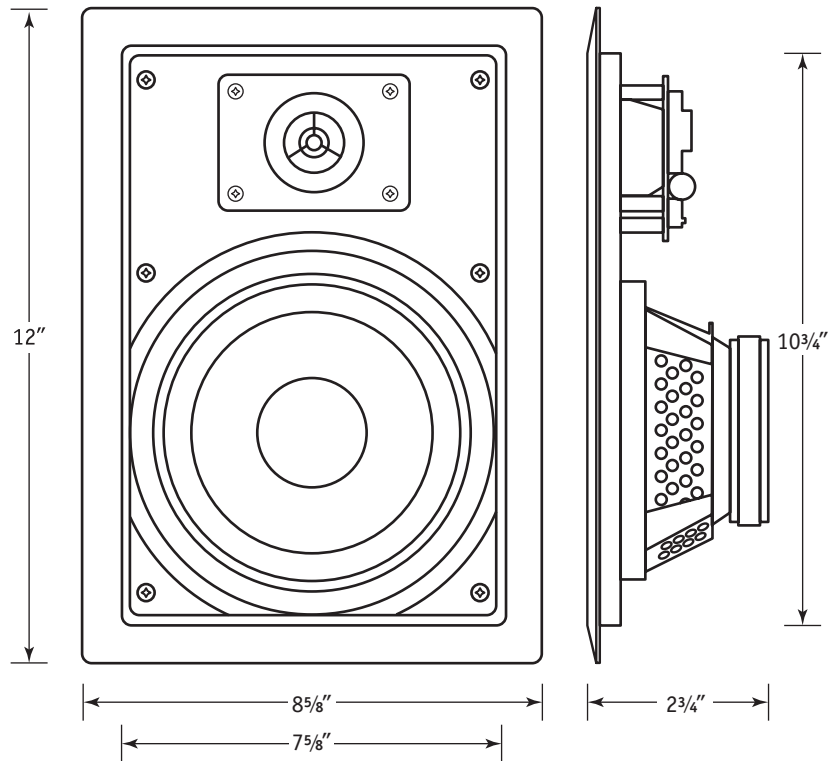

IMPEDANCE:

8 Ohms

CABINET:

White Frame (paintable)

GRILLE:

White (paintable)

CUTOUT DIMENSIONS:

7-5/8" W X 10-3/4" H

(193mm W x 273mm H)

FINISHED DIMENSIONS:

8-5/8" W x 12" H x 2-3/4" D

(219mm W x 304mm H x 69mm D)

WEIGHT:

3.25 lbs. (1.48 kg)

WARRANTY:

25 Years*

DIMENSIONS

ACCESSORIES

The below accessories are sold separately.

Rear Enclosure: FB-W

Blank Plate: BP-6

Construction Bracket: NCB-6

FEATURES

- Swing out dog leg mounting system with pre-started screws for fast and easy installation.
- Polyswitch protection circuitry designed to protect the tweeter from being over driven.
- Steep acoustic slope crossovers are used to integrate the drivers.
- Paintable grilles, if you desire to completely conceal your in-ceiling speakers.
- Installation template.