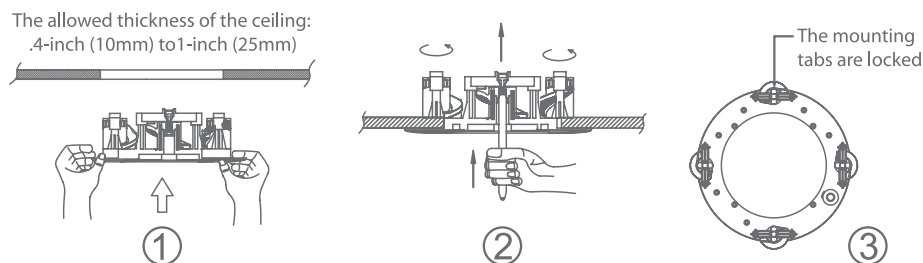

QM-615

SLIM-LINE IN-CEILING SPEAKER

DIMENSIONS

ACCESSORIES

The below accessories are sold separately.

BLANK PLATE: BP-6

NEW CONSTRUCTION BRACKET: NCB-6QM

REAR ENCLOSURE: N/A

INSTALLING THE SPEAKER

The allowed thickness of the ceiling:
.4-inch (10mm) to 1-inch (25mm)

An innovative mounting mechanism speeds up speaker installation time. This mechanism requires the installer to simply push either the supplied L-shaped tool or a screwdriver straight into the socket to activate the mounting mechanism. It will then automatically swing out and lock the speaker into place in the ceiling. Once the hole has been cut in the ceiling or wall the speaker can literally be installed in a few seconds; no other tools except wire strippers are required to install this speaker.