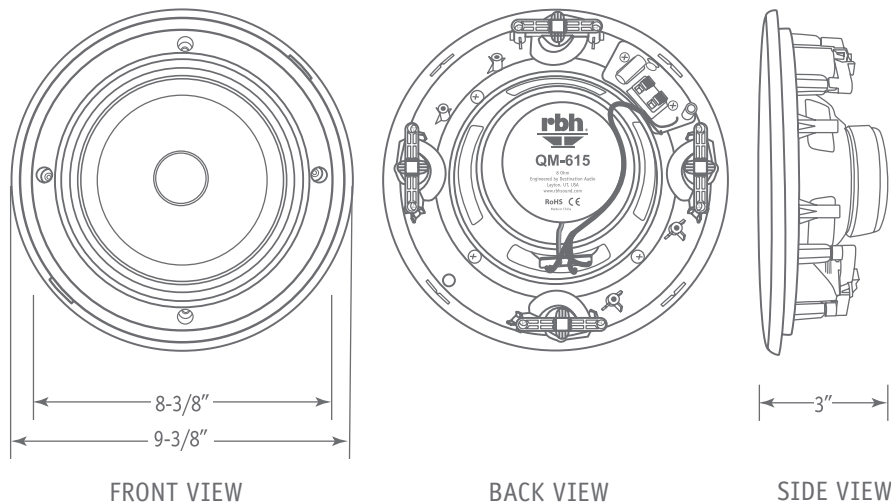

QM-615

SLIM-LINE IN-CEILING SPEAKER

DIMENSIONS

ACCESSORIES

The below accessories are sold separately.

BLANK PLATE: BP-6

NEW CONSTRUCTION BRACKET: NCB-6QM

REAR ENCLOSURE: N/A