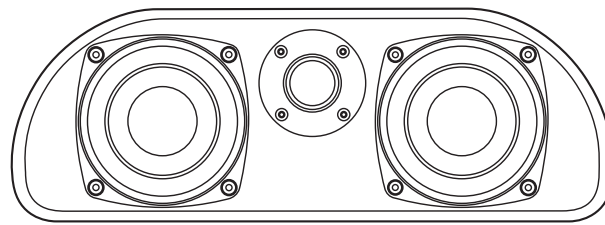

### FINISHED DIMENSIONS:

14" W x 5" H x 4-1/2" D

(356mm W x 127mm H x 114mm D)

## DIMENSIONS

FRONT VIEW

SIDE VIEW

TOP VIEW