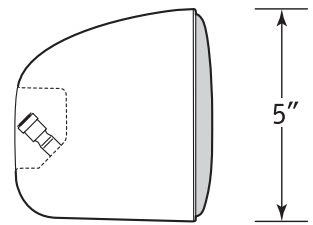

### FINISHED DIMENSIONS:

14" W x 5" H x 4-1/2" D

(356mm W x 127mm H x 114mm D)

### WEIGHT:

6.5 lbs. (2.95 kg)

## DIMENSIONS

FRONT VIEW

SIDE VIEW

TOP VIEW