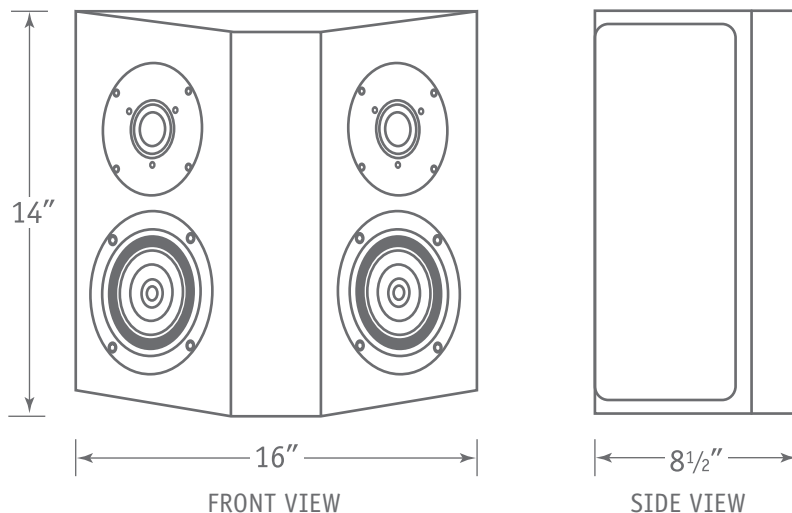

SPECIFICATIONS

MODEL NAME

66-SE/R

SYSTEM TYPE

On-wall Surround Speaker

SERIES

Signature Reference Series

FREQUENCY RESPONSE

60Hz — 20kHz $\pm$ 3dB

SENSITIVITY

90dB (2.83 Volts @ 1 Meter)

RECOMMENDED POWER

75-225 Watts

DRIVE UNITS

(2) 6½" (165mm) Reference Aluminum Woofers

(2) 1.1" (28mm) Reference Silk Dome Tweeters

TWEETER PROTECTION

Yes

CROSSOVER FREQUENCY

100 Hz, 3,000 Hz

CROSSOVER

12dB/Octave

IMPEDANCE

4 Ohms

CABINET

Black Oak Wood Grain with Gloss Top and Base or 30 Different Real Wood Finishes

GRILLE

Black Cloth

DIMENSIONS

16" W x 14" H x 8½" D

(406mm W x 356mm H x 216mm D)

WEIGHT

29 lbs. (13.15 kg)

WARRANTY

5 Years*

R B HASSING

High Performance Home Audio
Redefining the Way You Experience Sound™

66-SE/R

ON-WALL SURROUND SPEAKER

DIMENSIONS

MATCHING SPEAKERS

BOOKSHELF: 61-SE/R, 661-SE/R

CENTER CHANNELS: 6100-SE/R, 661-SE/R

TOWER: 1266-SE/R, 8300-SE/R

SUBWOOFER: 1010-SE/R, 12-SEP/R