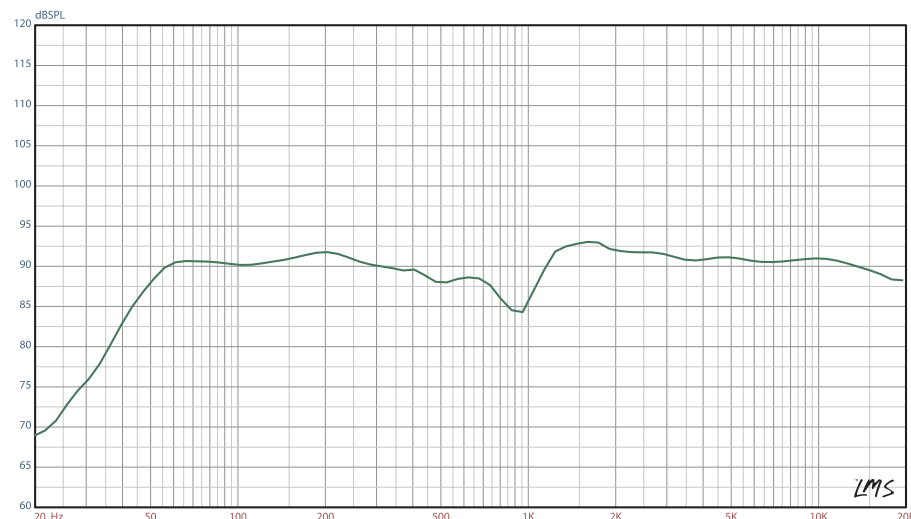

MATCHING SPEAKERS

BOOKSHELF: 61-SE/R, 661-SE/R

CENTER CHANNELS: 6100-SE/R, 661-SE/R

TOWER: 1266-SE/R, 8300-SE/R

SUBWOOFER: 1010-SE/R, 12-SEP/R

FREQUENCY RESPONSE GRAPH

*Warranted for 5 (five) years from date of purchase to be free from defects and workmanship. For more information see your RBH dealer.