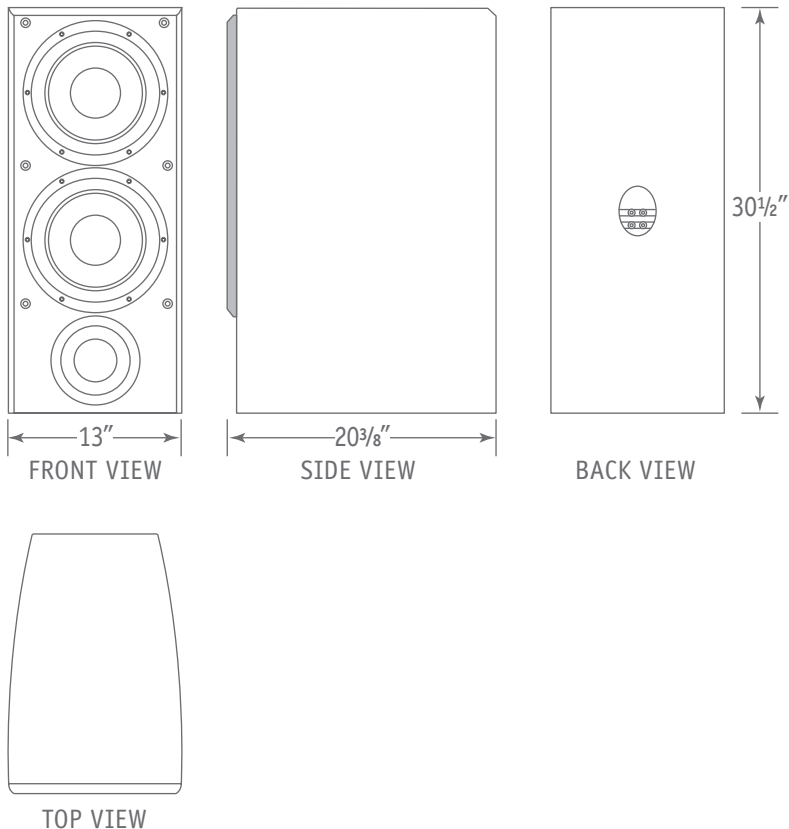

4 Ohms

CABINET

Medium Density Fiberboard (MDF) in a Standard Satin Black Oak or Sandalwood, or 30 Different Custom Veneer Finishes

GRILLE

Black Cloth

DIMENSIONS

13" W x 30½" H x 20-3/8" D
(330mm W x 775mm H x 518mm D)

WEIGHT

63 lbs. (28.58 kg)

WARRANTY

5 Years*

* Warranted from date of purchase to be free from defects and workmanship. For more information see your RBH dealer.

SX-1010N

NON-POWERED SUBWOOFER

DIMENSIONS