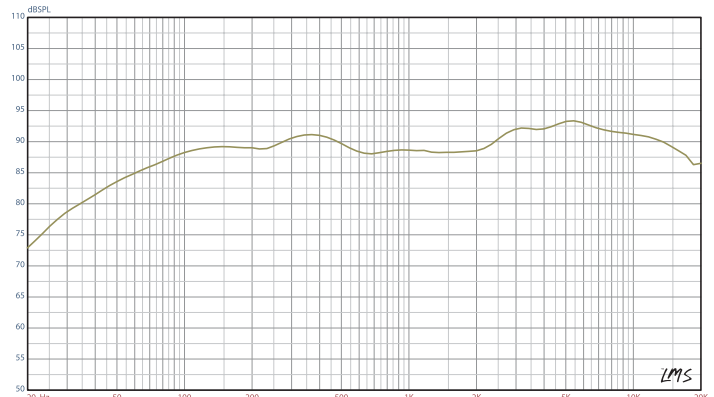

Frequency Response Graph:

RBH Sound

Layton, Utah • USA
(800) 543-2205 • www.rbhsound.com