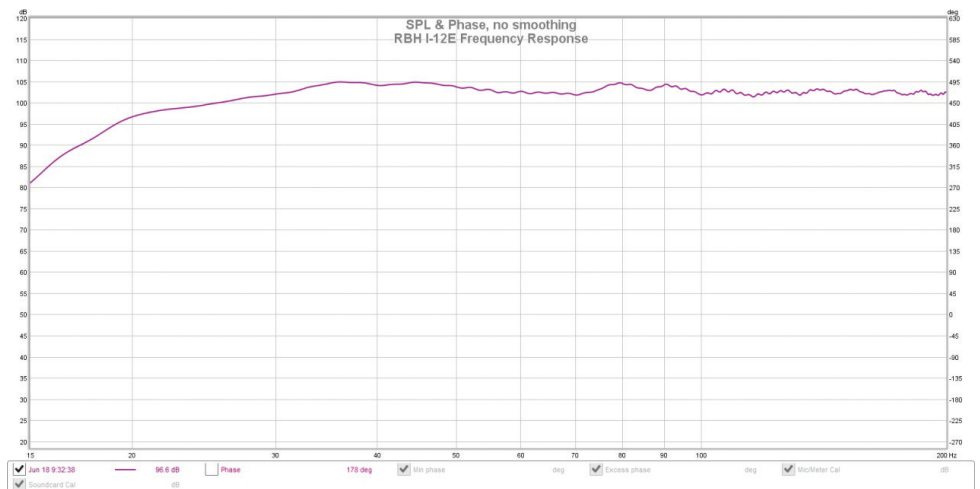

5 Years*

High Performance Home Audio
Redefining the Way You Experience Sound™

FINISHES

High-gloss Red Burl Finish.

High-gloss Black Ash Finish.

LOW FREQUENCY ALIGNMENT OPTIONS

#1 Leave all 3 ports open for maximum output for 25Hz and above.

#2 Leave 2 ports open for maximum low frequency extension below 25Hz.

#3 Plug all ports for maximum damping (least amount of output below 30 Hz).

The above frequency response graph shows the responses for the port configurations mentioned above.