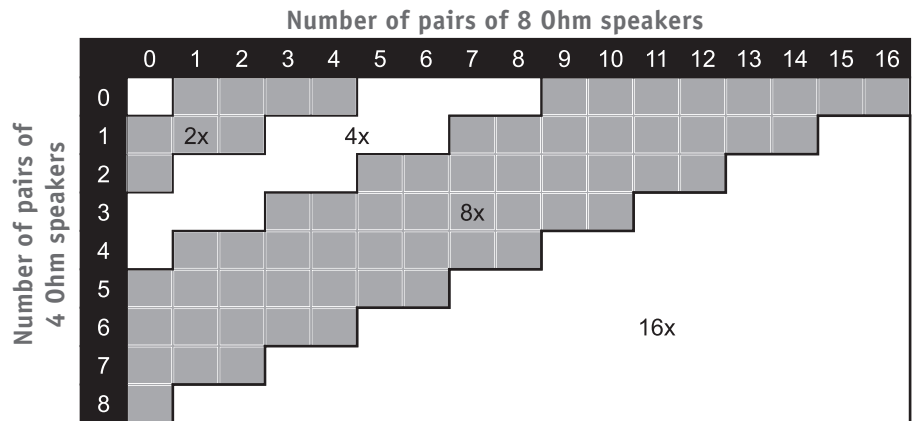

2X, 4X, 8X and 16X

COLORS

Black, Brown, Almond, Bone and White
(All colors included)

UNIT DIMENSIONS

1-3/4" W x 2-3/4" H x 2-3/8" H*
(44mm W x 70mm H x 73mm D)

FACEPLATE DIMENSIONS

2-3/4" W x 4-1/2" H
(70mm W x 114mm H)

VLC-100S

IMPEDANCE-MATCHING VOLUME CONTROL

AMPLIFIER IS STABLE TO 4 OHMS

AMPLIFIER IS STABLE TO 8 OHMS

Making easy work of managing the output level of speakers in distributed audio systems such as whole-house audio, RBH Sound volume controls feature impedance-matching circuitry to present an easy load and help extend the life of your amplifier. Designed for performance, the pop-free 12-step level reduction offers clean volume level control for 4 and/or 8 Ohm speakers. RBH Sound volume controls match virtually any décor; five trim colors are included with each indoor model: black, brown, almond, bone, and white.