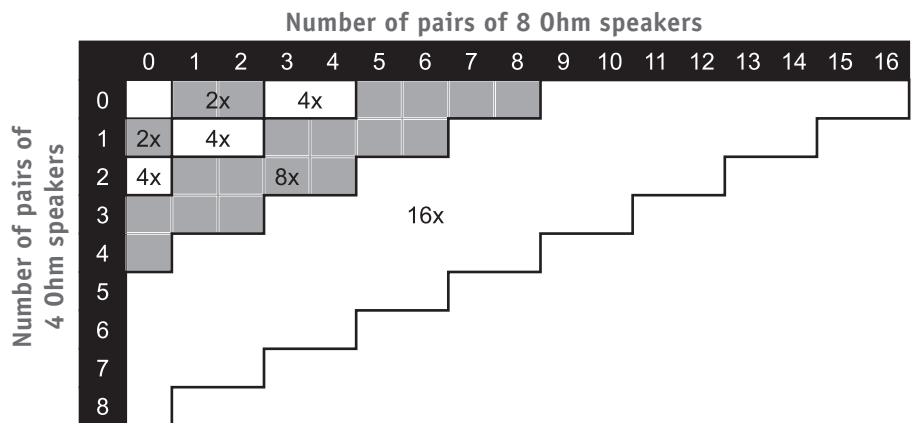

2X, 4X, 8X and 16X

COLORS

Black, Brown, Almond, Bone and White
(All colors included)

UNIT DIMENSIONS

1-3/4" W x 2-3/4" H x 2-3/8" H*
(44mm W x 70mm H x 73mm D)

FACEPLATE DIMENSIONS

2-3/4" W x 4-1/2" H
(70mm W x 114mm H)

VLC-100S

IMPEDANCE-MATCHING VOLUME CONTROL

AMPLIFIER IS STABLE TO 4 OHMS

AMPLIFIER IS STABLE TO 8 OHMS

Making easy work of managing the output level of speakers in distributed audio systems such as whole-house audio, RBH Sound volume controls feature impedance-matching circuitry to present an easy load and help extend the life of your amplifier. Designed for performance, the pop-free 12-step level reduction offers clean volume level control for 4 and/or 8 Ohm speakers. RBH Sound volume controls match virtually any décor; five trim colors are included with each indoor model: black, brown, almond, bone, and white.