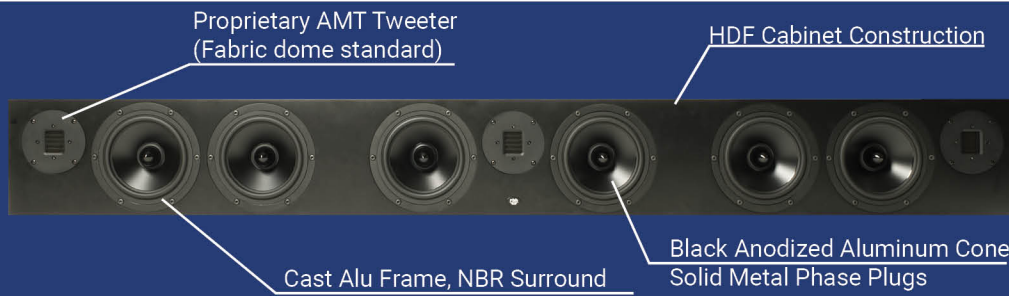

Proprietary AMT Tweeter
(Fabric dome standard)

HDF Cabinet Construction

Cast Alu Frame, NBR Surround

Black Anodized Aluminum Cone
Solid Metal Phase Plugs

Your solution for a larger screen with the convenience of a LCR soundbar installation. Or make it a dedicated wide center channel for larger room screens to handle your bigger theater!