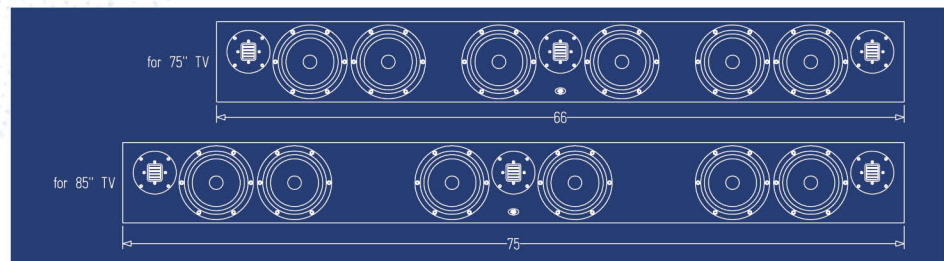

Model	6600-SW	6600-SW/R
SYSTEM TYPE	Signature On-wall Loudspeaker	Signature On-wall Loudspeaker
FREQUENCY RESPONSE	60Hz-20kHz ± 3dB	60Hz-40kHz ± 3dB
SENSITIVITY (2.83V @ 1 Meter)	90 dB-main, 90dB-Combined (2.83V @ 1 Meter)	91dB-main, 92dB-Combined (2.83V @ 1 Meter)
RECOMMENDED POWER	50-150W (left & right), 50-150W (Center), 100-300W Combined	50-175W (left & right), 50-175W (Center), 100-350W Combined
DRIVE UNITS	(3) 1" Fabric Dome Tweeters, (6) 6.5" cast aluminum frame, black or silver alu cone mid-woofers.	(3) 1-3/8" x 1" AMT Tweeters, (6) 6.5" cast aluminum frame, black or silver alu cone reference mid-woofers with solid metal phase plugs
TWEETER PROTECTION	Yes	Yes
CROSSOVER FREQUENCY	2700Hz	2700Hz
CROSSOVER SLOPE	24dB/Octave, 12 dB/Octave	24dB/Octave, 12 dB/Octave
IMPEDANCE	6Ω per channel, 4 Ω Combined	6Ω per channel, 4 Ω Combined
CABINET/ COLOR	HDF construction, Satin Black or Satin White	HDF construction, Satin Black or Satin White
GRILLE	White or Black cloth, mag attached	White or Black cloth, mag attached
WEIGHT	48.94 lbs (22.18kg)	50.4 lbs (22.86 kg)
FINISHED DIMENSIONS	Two options. See drawings above	Two options. See drawings above
WARRANTY	*10 Year Limited	*10 Year Limited

Designed, Engineered, Tested and Assembled in USA from American and imported parts

RBH Sound • 382 Marshall Way, Ste A, Layton, Utah • USA • 84041
Phone: (801) 543-2200 • rbhsound.com