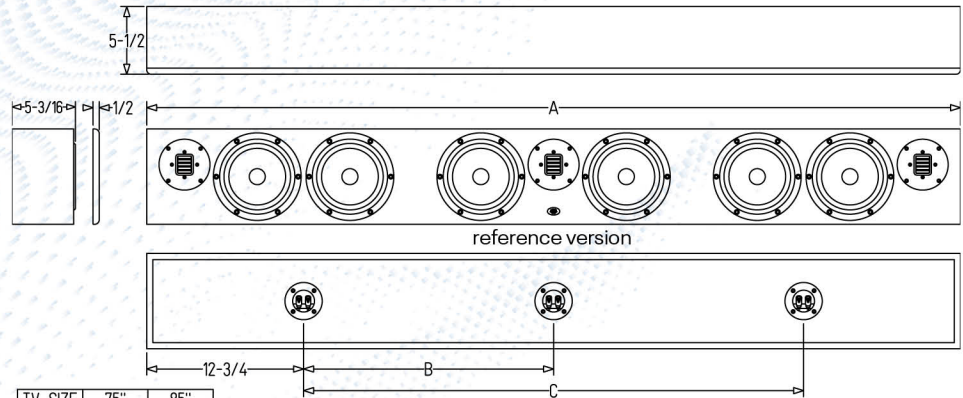

Move up to the 6600-SW/R which includes our proprietary AMT tweeters providing enhanced clarity and increased response. Combined with the reference mid-woofers which feature phase plugs that aid cooling and increase cone action improving overall power handling. Add RBH 61-SW/R or 661-SW/R plus a RBH Subwoofer to complete your big sound yet easy to install system.

On-Wall-SERIES Signature & Reference

- Provides timbre matched options for multi-channel sound across all freestanding, bookshelf, on-wall and in-wall products in the SF, SV or SI-Series

- Individually hand assembled and tested. Cabinet made locally in USA of High Density Fiberboard (HDF).

- Available in satin white or black

*Limited 10 Year Warranty (with registration) from date of purchase to be free from defects and workmanship. For more information contact your RBH dealer or check our website.

It is RBH Sound policy to continuously incorporate improvements into products; all specifications are subject to change without notice. For the most current information visit us online at <https://rbhsound.com>. Copyright ©2023 RBH Sound. All Rights Reserved.

TV SIZE	75"	85"
A	66	75
B	20-5/16	24-13/16
C	40-9/16	49-9/16