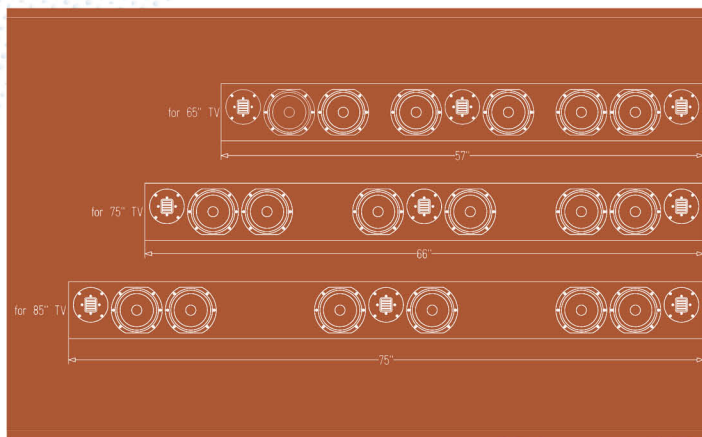

TV SIZE	65"	75"	85"
A	57	66	75
B	22.6	31.6	40.6

Model	5600-iw	5600-iwr
SYSTEM TYPE	Impression On-wall Loudspeaker	Impression On-wall Loudspeaker
FREQUENCY RESPONSE	70Hz-20kHz ± 3dB	70Hz-40kHz ± 3dB
SENSITIVITY (2.83V @ 1 Meter)	89 dB-Main, 92dB-Combined	90 dB-Main, 93dB-Combined
RECOMMENDED POWER	50-150W (left & right), 50-150W (Center), 100-300W Combined	50-175W (left & right), 50-175W (Center), 100-350W Combined
DRIVE UNITS	(3) 1" Fabric Dome Tweeters, (6) 5.25" cast aluminum truncated basket, black alu cone reference mid-woofers w/solid alu phase plugs	(3) AMT Tweeters, (6) 5.25" cast aluminum truncated basket, black alu cone reference mid-woofers with solid alu phase plugs
TWEETER PROTECTION	Yes	Yes
CROSSOVER FREQUENCY	3000Hz	3000Hz
CROSSOVER SLOPE	24dB/Octave, 12 dB/Octave	24dB/Octave, 12 dB/Octave
IMPEDANCE	6Ω Per Channel	6Ω Per Channel
CABINET/ COLOR	HDF construction, Satin Black or Satin White	HDF construction, Satin Black or Satin White
GRILLE	White or Black cloth, mag attached	White or Black cloth, mag attached
WEIGHT	26.7 lbs (12.1 kg)	27.85 lbs (12.63 kg)
FINISHED DIMENSIONS	Three options. See drawing above	Three options.. See drawing above
WARRANTY	*10 Year Limited	*10 Year Limited