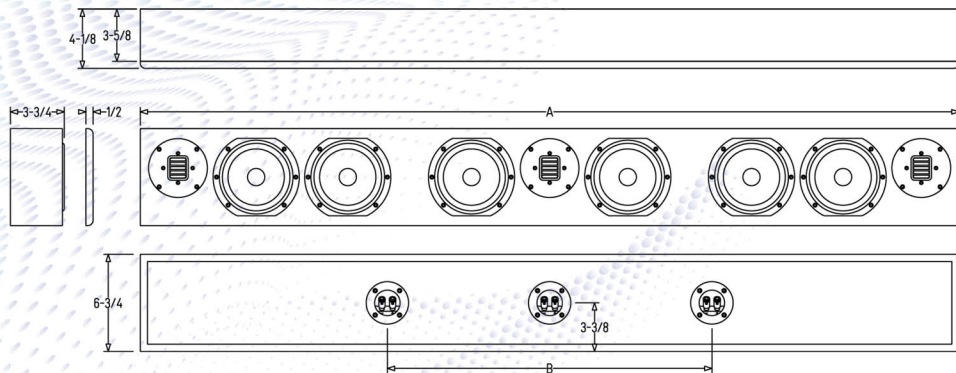

The 5600-iwr brings it up a notch with our proprietary AMT tweeters that enhance clarity and increase power-handling. The phase plugs in the mid-woofers provide cooling and faster cone response. Opt to install as a broad center channel and add combinations of 5-iwr or 55-iwr plus a RBH Subwoofer or two to complete a system to truly be proud of.

On-Wall-SERIES Impression & Reference

- Provides timbre matched options for multi-channel sound across all freestanding, bookshelf, on-wall and in-wall products in the SF, SV or SI-Series

- Individually hand assembled and tested. Cabinet made locally in USA of High Density Fiberboard (HDF).

- Available in satin white or black

*Limited 10 Year Warranty (with registration) from date of purchase to be free from defects and workmanship. For more information contact your RBH dealer or check our website.

It is RBH Sound policy to continuously incorporate improvements into products; all specifications are subject to change without notice. For the most current information visit us online at <https://rbhsound.com>. Copyright ©2023 RBH Sound. All Rights Reserved.

TV SIZE	65"	75"	85"
A	57	66	75
B	22.6	31.6	40.6