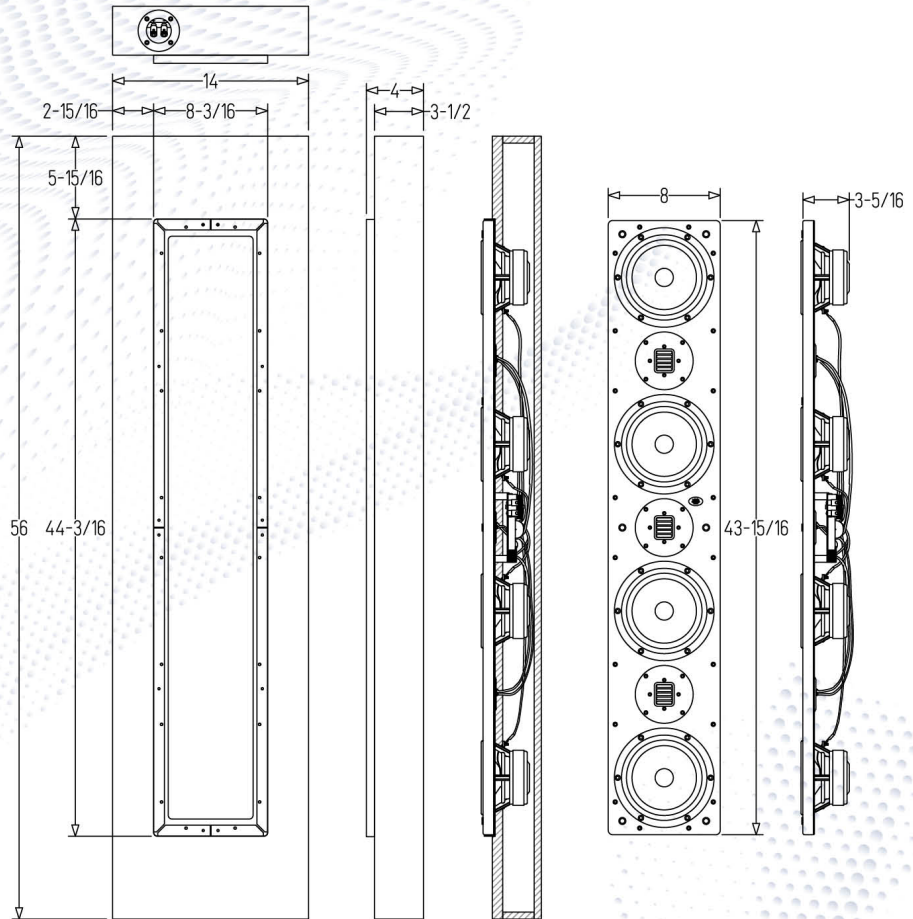

Signature & Reference Series

- Proprietary damped, high excursion, aluminum subwoofer drivers
- Heavily braced, HDF cabinet made in USA, sized to fit between studs placed 16" on center
- Smart protection circuitry is incorporated to prevent driver damage if over driven
- Separate baffle design allows for cabinet installation during construction without worry of driver damage
- multiple options in the series are designed for wide range of requirements
- series options include in-wall, in-floor and in ceiling

*Limited 10 Year Warranty (with registration) from date of purchase to be free from defects and workmanship. For more information contact your RBH dealer or check our website.

It is RBH Sound policy to continuously incorporate improvements into products; all specifications are subject to change without notice. For the most current information visit us online at <https://rbhsound.com>. Copyright ©2026 RBH Sound. All Rights Reserved.

	Signature 643-I	Reference 643-I
MODEL NAME:	Signature 643-I	Reference 643-I
SYSTEM TYPE:	Sealed, in-wall, loudspeaker	Sealed, in-wall, loudspeaker
SERIES:	Signature In-wall	Signature Reference In-wall
FREQUENCY RESPONSE:	45Hz-20kHz	45Hz-40kHz
SENSITIVITY:	92dB (2.83 Volts @ 1 Meter)	93dB (2.83 Volts @ 1 Meter)
RECOMMENDED POWER:	75-450 Watts	75-450 Watts
DRIVE UNITS:	(4) 6.5" (165mm) Aluminum cone woofers, (3) soft dome tweeters	(4) 6.5" (165mm) cast aluminum basket aluminum cone woofers with phase plug, (3) AMT tweeters
CROSSOVER FREQUENCY:	2500Hz	2500Hz
CROSSOVER SLOPE:	24dB/Octave	24dB/Octave
IMPEDANCE:	4 Ohms	4 Ohms
CABINET:	High Density Fiberboard (HDF) Black Satin Paint	High Density Fiberboard (HDF) Black Satin Paint
GRILLE:	High Quality Cloth Black or White	High Quality Cloth Black or White
CABINET DIMENSIONS:	14" W x 56" H x 3.5" D (356mm W x 1422mm H x 89mm D)	14" W x 56" H x 3.5" D (356mm W x 1422mm H x 89mm D)
WEIGHT:	62 lbs. (28.12 kg)	64 lbs. (29.02kg)
WARRANTY:	*10 Year Limited	*10 Year Limited

Designed, Engineered, Tested and Assembled in USA from American and imported parts

RBH Sound • 1604 W. Hill Field Rd, Ste 100, Layton, Utah • USA • 84041
(801) 543-2200 • <https://rbhsound.com>