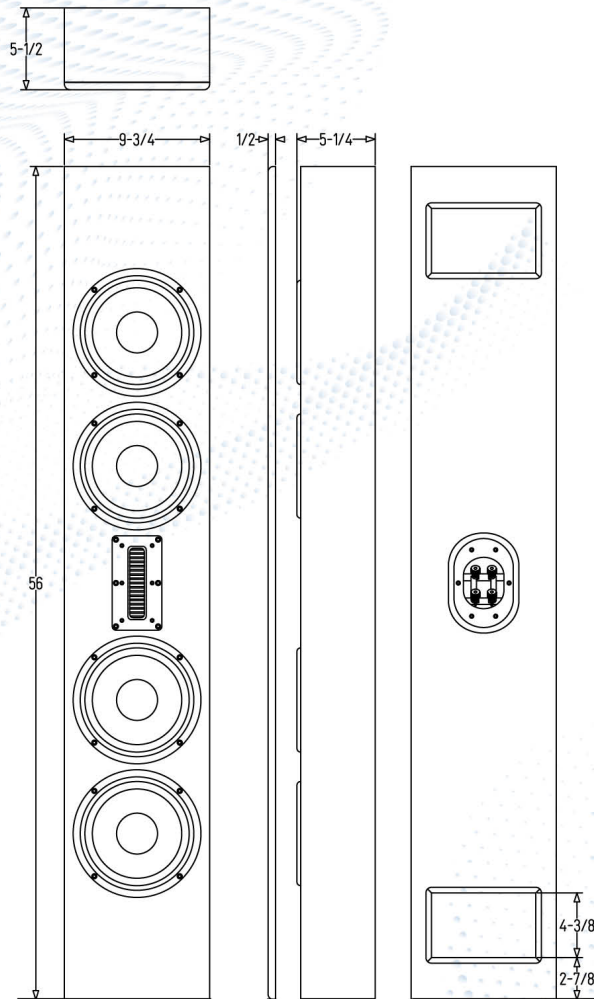

For ultimate impact check out the RBH S and SI Subwoofer models to complement and complete your dream home theater that will leave you, your family and guests in awe.

On-Wall Premier Series

- Black anodized aluminum RBH proprietary 8 inch drivers housed in cast aluminum baskets

- Provides timbre matched options for multi-channel sound across most freestanding, bookshelf, on-wall and in-wall products in the RBH family

- Cabinet made in USA of High Density Fiberboard (HDF)

- Available in satin white or black

*Limited 10 Year Warranty (with registration) from date of purchase to be free from defects and workmanship. For more information contact your RBH dealer or check our website.

It is RBH Sound policy to continuously incorporate improvements into products; all specifications are subject to change without notice. For the most current information visit us online at <https://rbhsound.com>. Copyright ©2026 RBH Sound. All Rights Reserved.

Model	Premier 841-W
SYSTEM TYPE	Premier On-wall Loudspeaker
FREQUENCY RESPONSE	55Hz-35kHz ± 3dB
SENSITIVITY (2.83V @ 1 Meter)	93 dB
RECOMMENDED POWER	100-500W
DRIVE UNITS	(4) 8" (203mm) cast aluminum basket, black anodized aluminum cone woofers. (1) 4.72" x 1" (120mm x 25mm) AMT Tweeter
TWEETER PROTECTION	Yes
CROSSOVER FREQUENCY	2200Hz
CROSSOVER SLOPE	24dB/Octave, 12 dB/Octave
IMPEDANCE	6 Ω
CABINET/ COLOR	HDF construction, Satin Black or White
GRILLE	Black, Dove Grey or White cloth magnetically attached
WEIGHT	62lbs (28.1kg)
FINISHED DIMENSIONS	9-3/4" W x 56" H x 5-1/2" D (248 W x 1422 H x 140 D mm)
WARRANTY	*10 Year Limited

Designed, Engineered, Tested and Assembled in USA from American and imported parts

RBH Sound • 1604 W. Hill Field Rd, Ste 100, Layton, Utah • USA • 84041
Phone: (801) 543-2200 • rbhsound.com