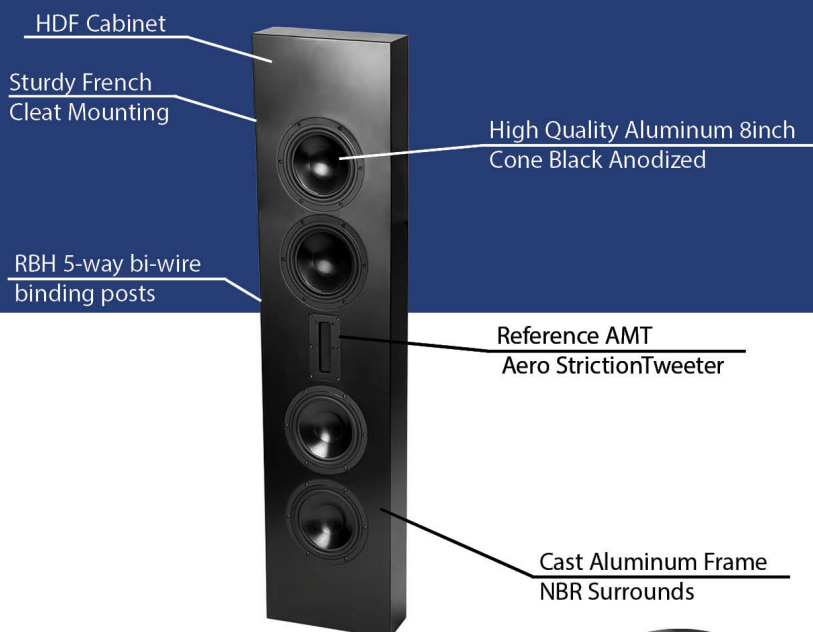

841-W

Premier series

rbh Premier product

Shown in Satin Black
Satin White also available

ROBUST POTENT ON-WALL EXTREME DYNAMIC VERSATILITY

If you crave the ultimate hi-fi cinema speaker, but prefer the extra 'slam' of extended mid-bass performance in your theater, this thinner, 5 inch deep variant of the Premier 841-C is for you!

Inherently designed for ultimate home theater performance with a little added attitude, this thin, hanging cabinet works great behind acoustically transparent screens and for whole-room installs.

Premier 841-W

The Premier 841-W on-wall speaker has performance characteristics similar to the lauded larger floor standing RBH model 8300 with the benefit of reference level dynamics and precision, mounted on-wall. The Premier 841-W has four 8-inch aluminum cone woofers and a large high-quality AMT aero-striction tweeter in a MMTMM driver alignment. It is capable of producing high-level, accurate, wide-range output with ultimate fidelity in large home theaters or listening rooms. The flexibility of the 841-W either in room or behind acoustically transparent screens and it's easy mounting via French Cleats makes large theater installations a breeze. Combine with the Premier 841-CW as center channel to complete your amazing reference theater.

- Provides timbre matched options for multi-channel sound across most freestanding, bookshelf, on-wall and in-wall products in the RBH family

- Cabinet made in USA of High Density Fiberboard (HDF)

- Available in satin white or black